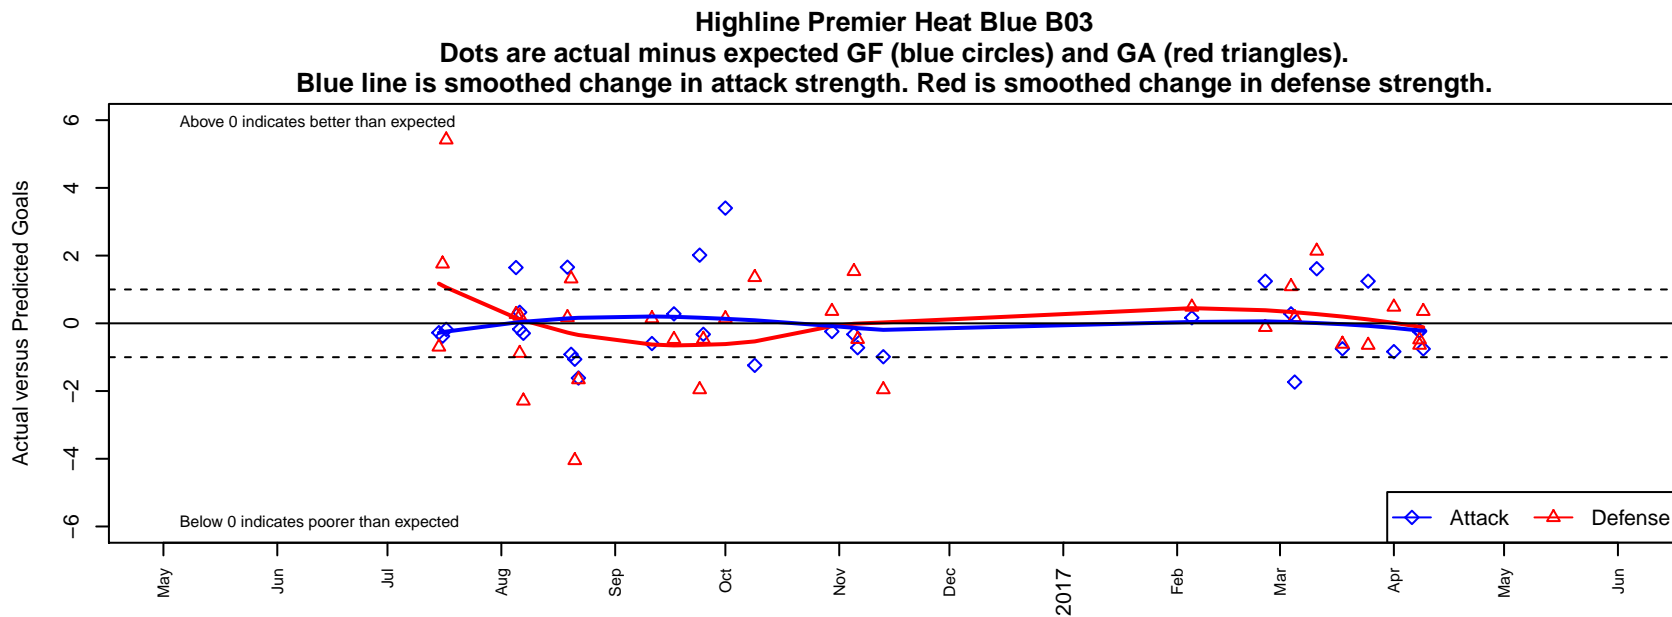

Highline Premier Heat Blue B03

Highline Premier FC
 Burien, WA
 B03 total strength=851
 attack=1.5 defense=0.95
 fall league = PSPL Classic 2 Blue U14
 spr league = Spr PSPL Copa U14

alt names used:
 HIGHLINE PREMIER FOOTBALL HEAT 03/04
 HPFC Heat B03
 HIGHLINE PREMIER HEAT B03 / 04 (WA)
 Highline Premier FC Heat 03/04 Blue
 Highline Premier FC Heat 03/04 Blue
 HIGHLINE PREMIER FOOTBALL HEAT 03/04

**attack and defense variance (black dot)
relative to other teams
and top 10 in region**

**attack and defense rating
relative to others at age
and all opponents in last 13 months**

Performance relative to 13 month average