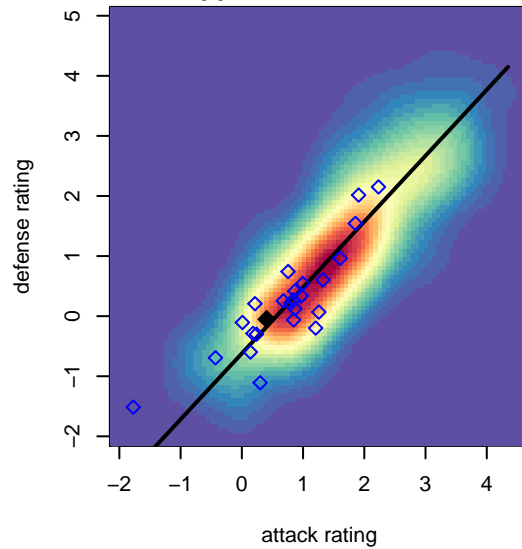

Highline Premier Heat Blue B03

Highline Premier FC
 Burien, WA
 B03 total strength=851
 attack=1.5 defense=0.95
 fall league = PSPL Classic 2 Blue U14
 spr league = Spr PSPL Copa U14

alt names used:
 HIGHLINE PREMIER FOOTBALL HEAT 03/04
 HPFC Heat B03
 HIGHLINE PREMIER HEAT B03 / 04 (WA)
 Highline Premier FC Heat 03/04 Blue
 Highline Premier FC Heat 03/04 Blue
 HIGHLINE PREMIER FOOTBALL HEAT 03/04

**attack and defense variance (black dot)
relative to other teams
and top 10 in region**

**attack and defense rating
relative to others at age
and all opponents in last 13 months**

Performance relative to 13 month average