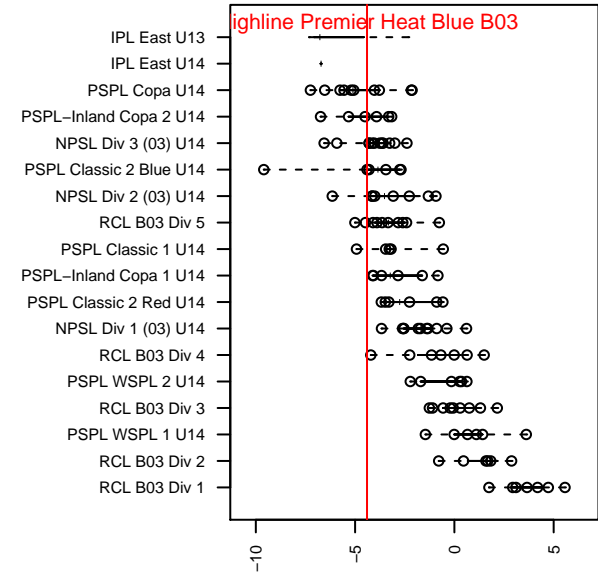

Highline Premier Heat Blue B03

Highline Premier FC
 Burien, WA
 B03 total strength=851
 attack=1.5 defense=0.95
 fall league = PSPL Classic 2 Blue U14
 spr league = Spr PSPL Copa U14

alt names used:
 HIGHLINE PREMIER FOOTBALL HEAT 03/04
 HPFC Heat B03
 HIGHLINE PREMIER HEAT B03 / 04 (WA)
 Highline Premier FC Heat 03/04 Blue
 Highline Premier FC Heat 03/04 Blue
 HIGHLINE PREMIER FOOTBALL HEAT 03/04

**attack and defense variance (black dot)
relative to other teams
and top 10 in region**

**attack and defense rating
relative to others at age
and all opponents in last 13 months**

Performance relative to 13 month average