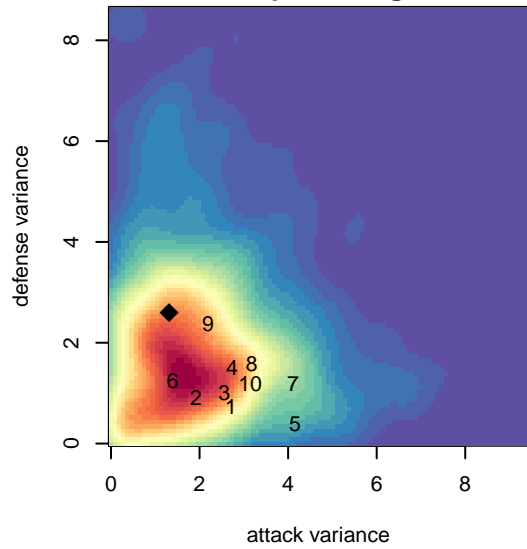

Highline Premier Heat Blue B03

Highline Premier FC
 Burien, WA
 B03 total strength=851
 attack=1.5 defense=0.95
 fall league = PSPL Classic 2 Blue U14
 spr league = Spr PSPL Copa U14

alt names used:
 HIGHLINE PREMIER FOOTBALL HEAT 03/04
 HPFC Heat B03
 HIGHLINE PREMIER HEAT B03 / 04 (WA)
 Highline Premier FC Heat 03/04 Blue
 Highline Premier FC Heat 03/04 Blue
 HIGHLINE PREMIER FOOTBALL HEAT 03/04

**attack and defense variance (black dot)
relative to other teams
and top 10 in region**

**attack and defense rating
relative to others at age
and all opponents in last 13 months**

Performance relative to 13 month average